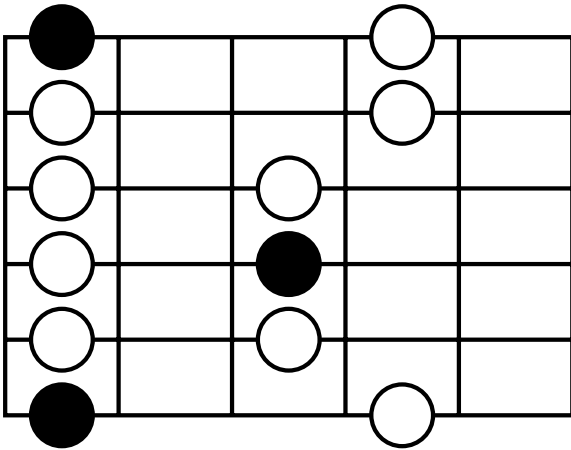

Minor pentatonic scale patterns

Pattern 1

Pattern 2

Pattern 3

Pattern 4

Pattern 5

Key	Lowest pattern	Found at this fret
C	3	Open
G	5	Open
D	2	Open
A	4	Open
E	1	Open
B	4	2 nd
F#/G ^b	1	2 nd
D ^b	3	1 st
A ^b	5	1 st
E ^b	2	1 st
B ^b	4	1 st
F	1	1 st