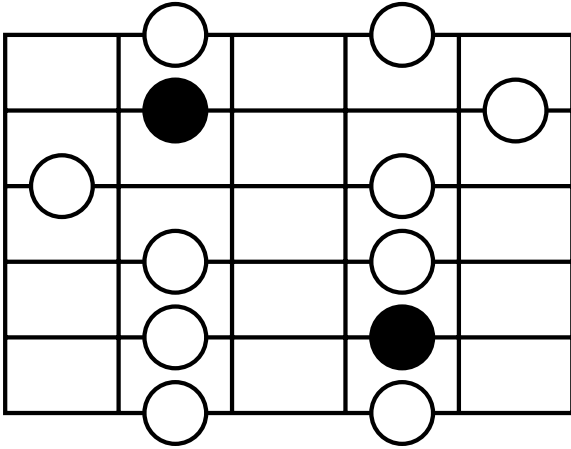

Minor pentatonic scale patterns

Pattern 1

Pattern 2

Pattern 3

Pattern 4

Pattern 5

Key	Lowest pattern	Found at this fret
C	3	Open
G	5	Open
D	2	Open
A	4	Open
E	1	Open
B	4	2 nd
F#/G ^b	1	2 nd
D ^b	3	1 st
A ^b	5	1 st
E ^b	2	1 st
B ^b	4	1 st
F	1	1 st