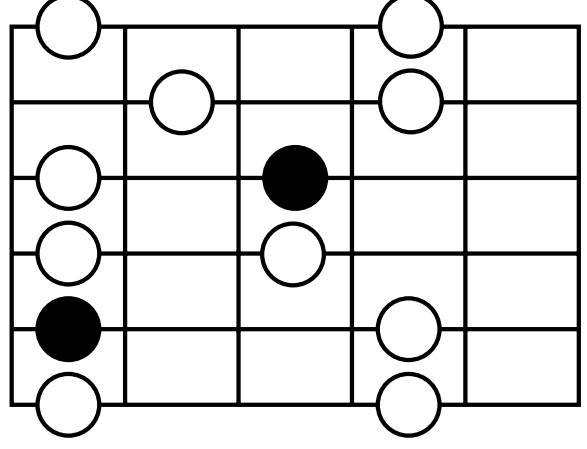

Minor pentatonic scale patterns

Pattern 1

Pattern 2

Pattern 3

Pattern 4

Pattern 5

Key	Lowest pattern	Found at this fret
C	3	Open
G	5	Open
D	2	Open
A	4	Open
E	1	Open
B	4	2 nd
F#/G ^b	1	2 nd
D ^b	3	1 st
A ^b	5	1 st
E ^b	2	1 st
B ^b	4	1 st
F	1	1 st