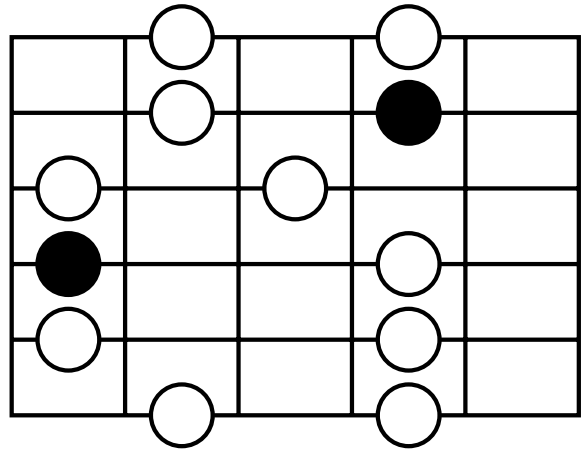

Minor pentatonic scale patterns

Pattern 1

Pattern 2

Pattern 3

Pattern 4

Pattern 5

Key	Lowest pattern	Found at this fret
C	3	Open
G	5	Open
D	2	Open
A	4	Open
E	1	Open
B	4	2 nd
F#/G ^b	1	2 nd
D ^b	3	1 st
A ^b	5	1 st
E ^b	2	1 st
B ^b	4	1 st
F	1	1 st