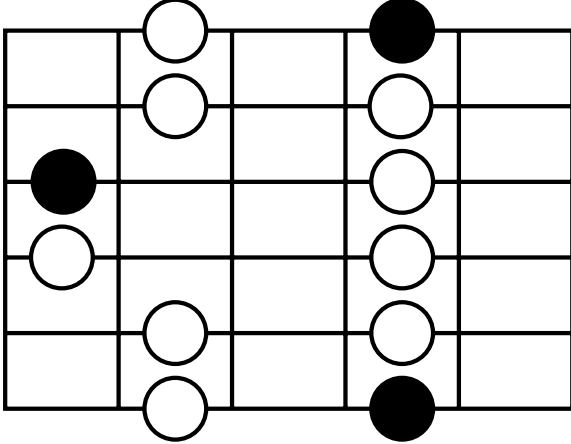

Minor pentatonic scale patterns

Pattern 1

Pattern 2

Pattern 3

Pattern 4

Pattern 5

Key	Lowest pattern	Found at this fret
C	3	Open
G	5	Open
D	2	Open
A	4	Open
E	1	Open
B	4	2 nd
F#/G ^b	1	2 nd
D ^b	3	1 st
A ^b	5	1 st
E ^b	2	1 st
B ^b	4	1 st
F	1	1 st